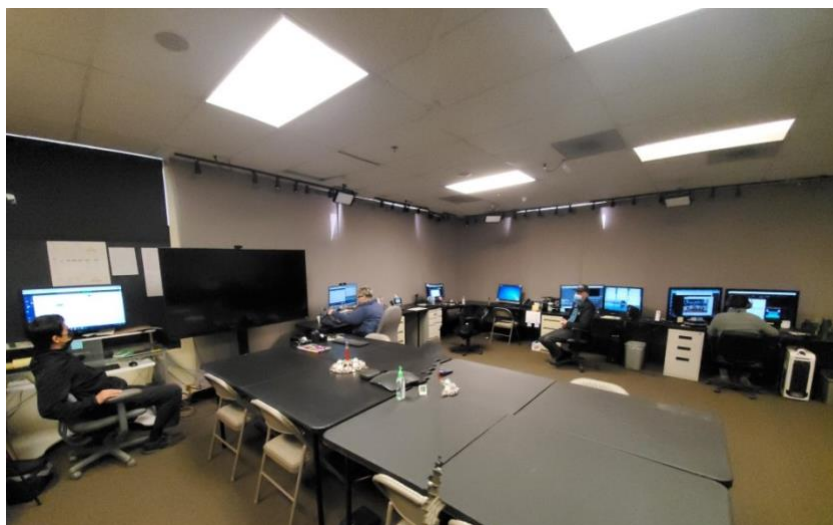

In this arrangement, staff and volunteers work in a large space with the various amenities a team may need: workstations; whiteboards; flipcharts; wall space to display charts or project plans, and so on. Team Rooms promote what experts call “osmotic communication” – the expedient sharing of work information between those who need it and those who have it versus traditional, more limited mechanisms like phone calls, memos, e-mails or meetings.

Finishing upgrades to Studio 1 have been completed that finalize the recent remodeling effort begun last summer.

A raised stage floor has been added and the background wall painted a medium brown hue that presents better contrast on television.